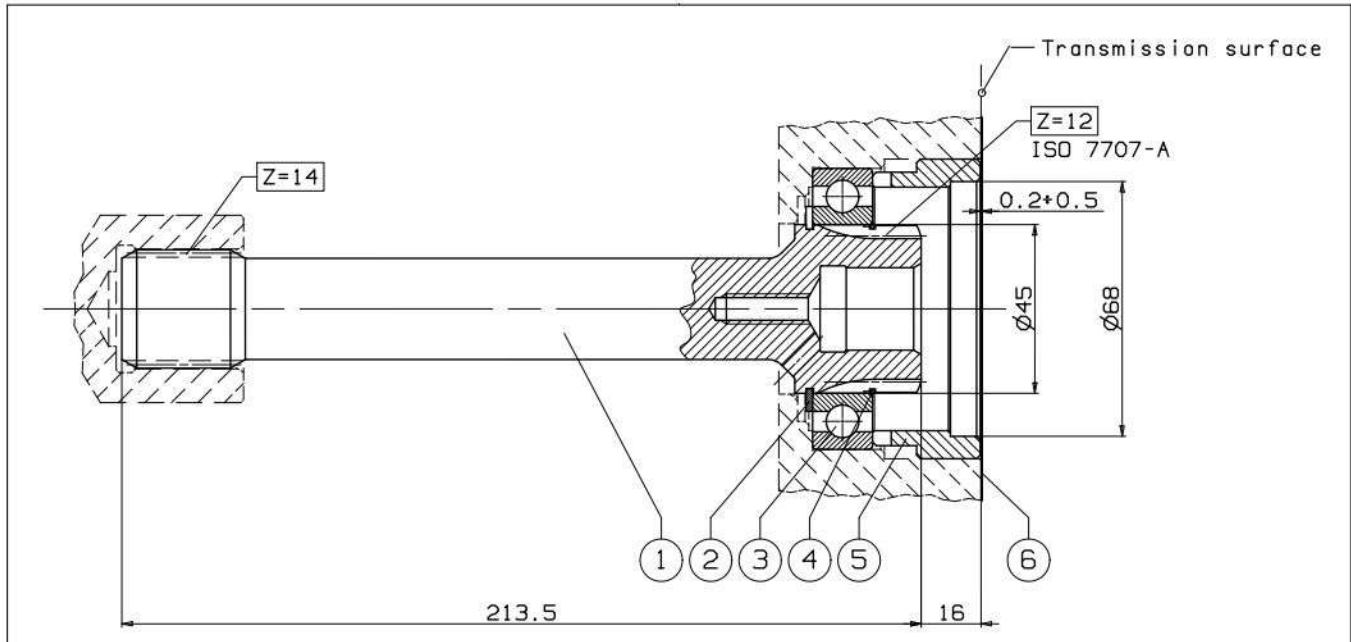

# HYVA QUILL SHAFT

QUILL SHAFT

Hyva

Partno.:

021314000

Gearbox:

ZF

Page 1 / 1

Parts list			
No.	Partno.:	Description	Qty.
1		Quill shaft	1
2		Circlip E 45	1
3		Ball bearing 45x75x16	1
4		Bearing back-up ring	1
5		PTO guiding ring	1
6		Gasket	1

Type of Gearbox	
ZF	ZF ECOSPLIT 3 16S-151...16S-221 NEW ECOSPLIT 8S-1620...16S-2730

**General informations**  
In assembly phase check that the position 5 ring is internal by 0.2-0.5 mm, with respect to the trasmission surface.

Този продукт се предлага от:

HYDRAULIC PARTS & EQUIPMENT

Гр. София, ул. Челопешко шосе 10-12  
0886 441 442 / 0898 447 449  
www.hydraulicstore.eu