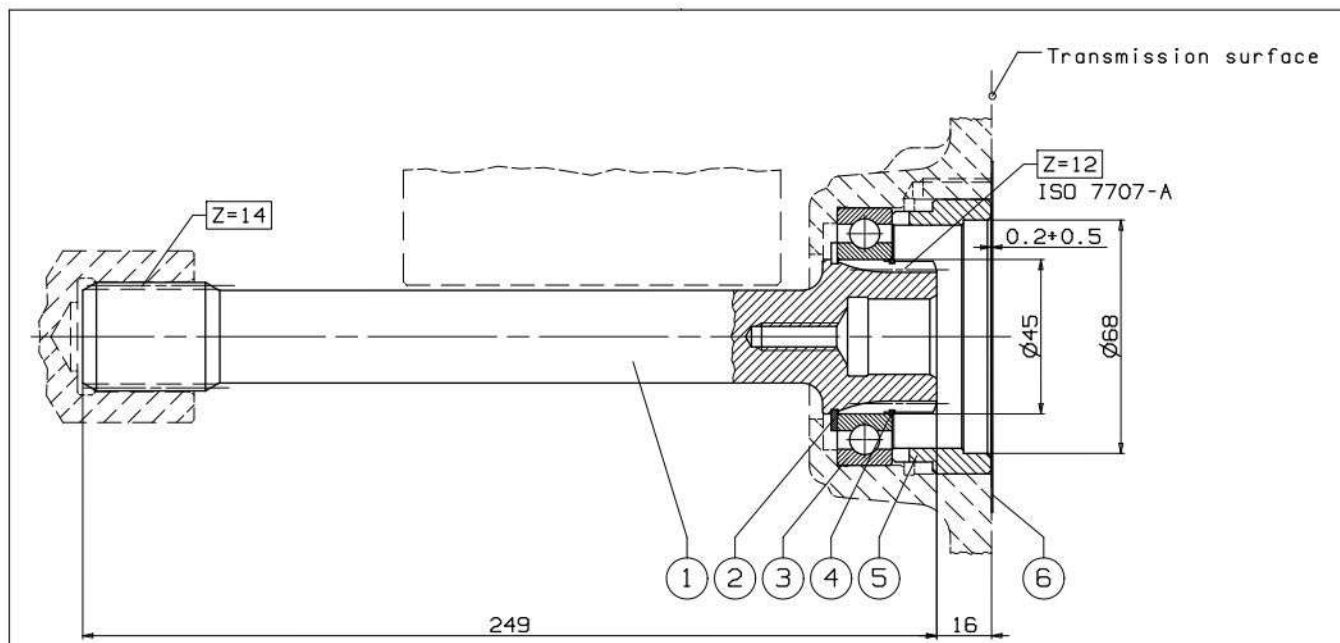

## Parts list

No.	Partno.:	Description	Qty.
1		Quill shaft	1
2		Circlip E 45	1
3		Ball bearing 45x75x16	1
4		Bearing back-up ring	1
5		PTO guiding ring	1
6		Gasket	1

## General informations

In assembly phase check that the position 5 ring is internal by 0.2-0.5 mm, with respect to the trasmission surface.