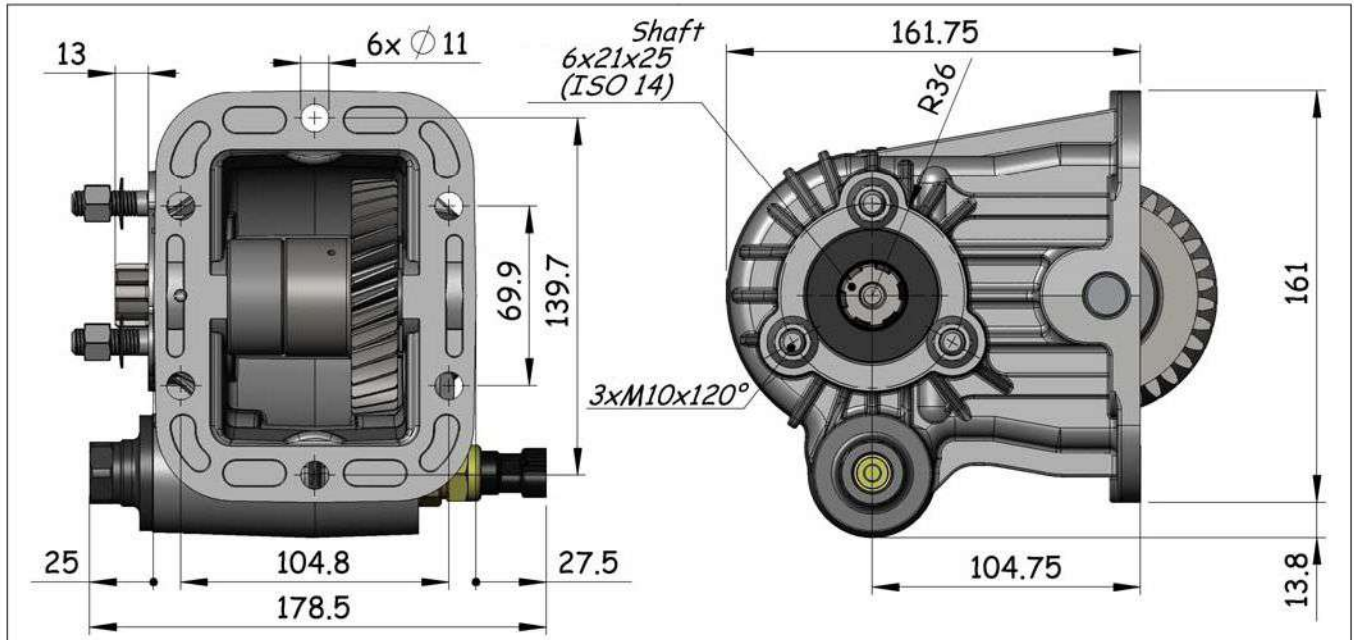

HYVA PTO'S

MECHANICALLY OPERATED POWER TAKE-OFF

Hyva

Partno. PTO only:

021214010

Type Gearbox:

ZF - IVECO

Page 1 / 1

Specifications

Type Gearbox	IVECO 2832.6 ZF 6S-300/ 6.73-1.0	ZF 6S-350 VO
PTO ratio@1000 eng. rpm	910 rpm	
Max torque	160 Nm	
Mounting side	Left	Left / Right
Output	Rear	
Rotation	Cw	

Mounting kit

Part no.	021465000
----------	-----------