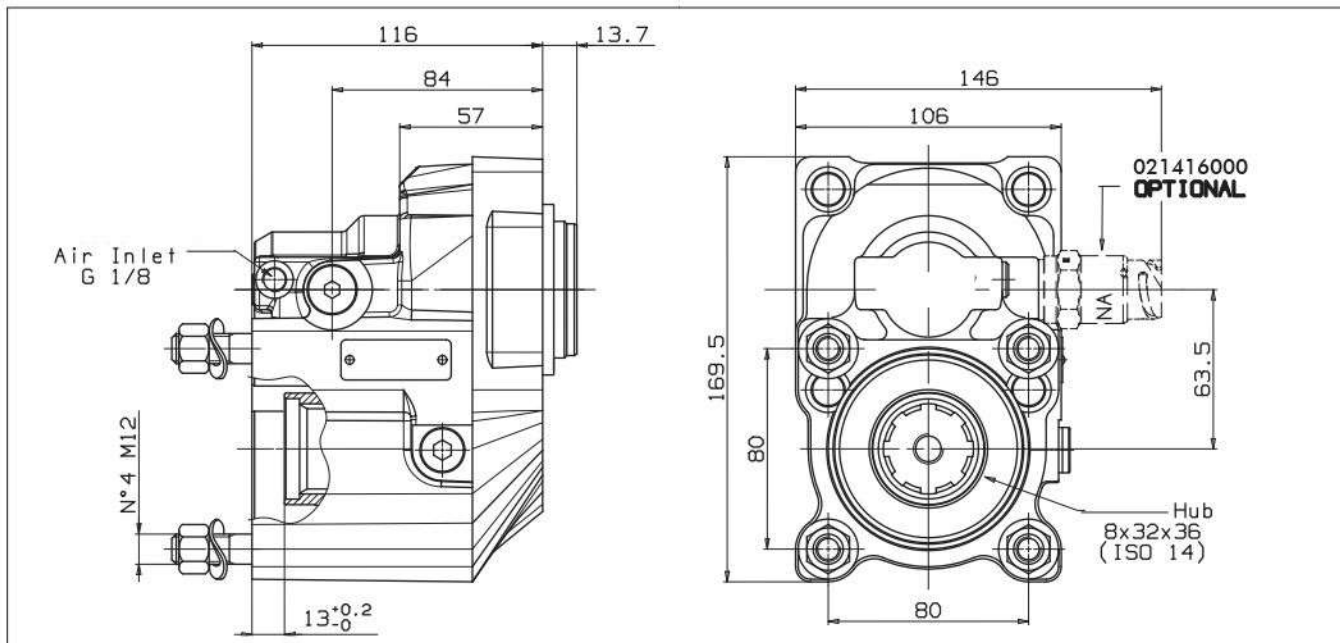

HYVA PTO'S

PNEUMATICALLY CLUTCH POWER TAKE-OFF

Hyva

Partno. PTO: 021215022-021215025-021215024

Type Gearbox:

ZF-ECOSPLIT - EATON

MERCEDES - VOLVO

Page 1 / 1

Specifications

Type Gearbox	ZF-ECOSPLIT - EATON MERCEDES - VOLVO		
PTO ratio@1000 eng. rpm	SEE INDEX		
Max torque	021215022 300 Nm	021215025 250 Nm	021215024 250 Nm
Mounting side	Rear		
Output	Rear		
Rotation	Acw		