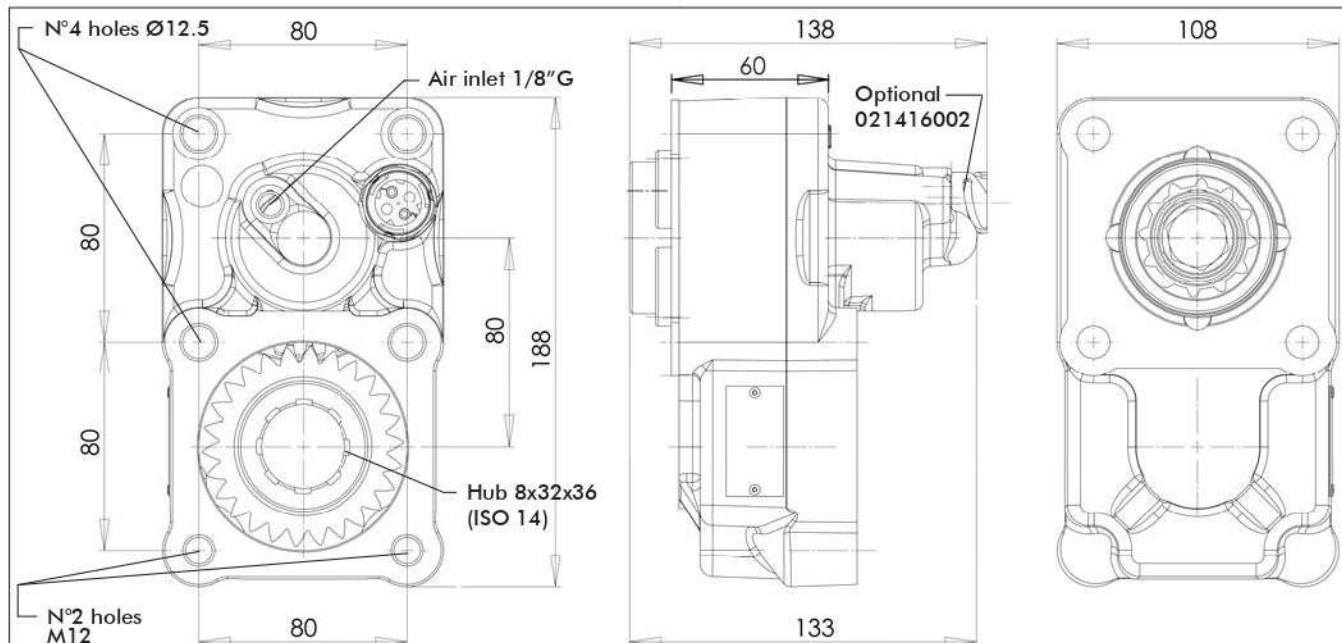

HYVA PTO'S

PNEUMATICALLY OPERATED POWER TAKE-OFF

Hyva

Partno. PTO:

021215040

Type Gearbox:

ZF

Page 1 / 1

Specifications

Type Gearbox	SEE INDEX
PTO ratio@1000 eng. rpm	SEE INDEX
Internal ratio	1:1,35
Max torque	300 Nm
Mounting side	Rear
Output	Rear
Rotation	Acw

Mounting kit

Part no.	SEE INDEX
----------	-----------