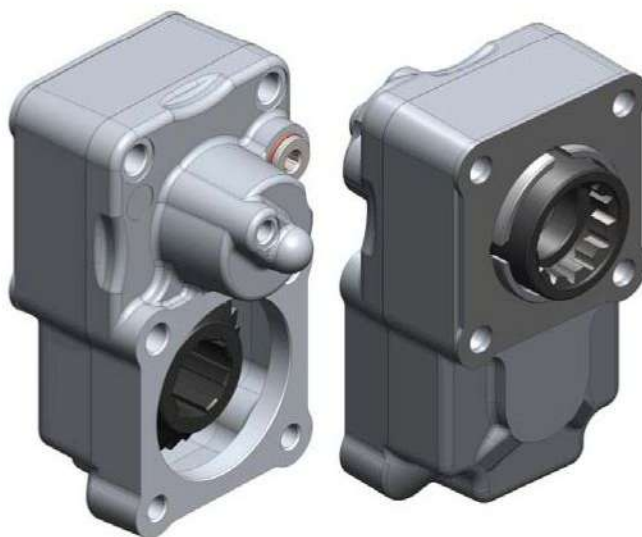

HYVA PTO'S

PNEUMATICALLY OPERATED POWER TAKE-OFF

Hyva

Partno. PTO:

021215040

Type Gearbox:

ZF

Page 1 / 1

Specifications

Type Gearbox	SEE INDEX
PTO ratio@1000 eng. rpm	SEE INDEX
Internal ratio	1:1,35
Max torque	300 Nm
Mounting side	Rear
Output	Rear
Rotation	Acw

Mounting kit

Part no.	SEE INDEX
----------	-----------