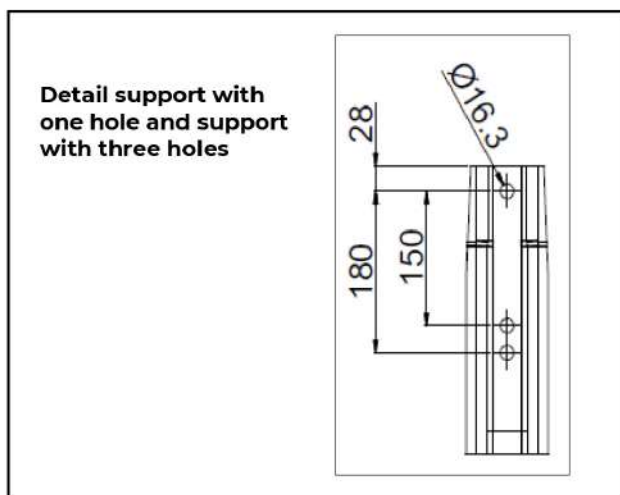

Supports, straps, rubbers, air breather & mounting kits

No.	Part no.	Description	Weight [kg]
01 & 02	14020314	Support with three hole incl. rubber	11.7
02	14020315	Rubber for support	0.4
03 & 04	14020313	Strap with rubber	1.2
03	14020429	Rubber for strap	0.2
05	08102116	Air breather	0.4
n/a	14020379	Bolt kit single support tank : - pin bottom (1x) - pin top (1x) - Circlip for pin top (2x) - Nut M12 for strap bolt (2x)	

* The washers are for mounting support to chassis with M14 bolts.
If M16 bolts are used, see Accessoires for washer kit for M16 bolts.

Този продукт се предлага от:

Гр. София, ул. Челопешко шосе 10-12
0886 441 442 / 0898 447 449
www.hydraulicstore.eu

HYDRAULIC PARTS & EQUIPMENT