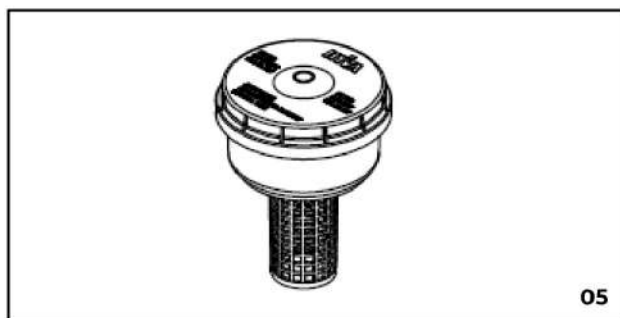

Supports, straps, rubbers, air breather & mounting kits

No.	Part no.	Description	Weight [kg]
01 & 02	14020314	Support with three hole incl. rubber	11.7
02	14020315	Rubber for support	0.4
03 & 04	14020313	Strap with rubber	1.2
03	14020429	Rubber for strap	0.2
05	08102116	Air breather	0.4
n/a	14020379	Bolt kit single support tank : - pin bottom (1x) - pin top (1x) - Circlip for pin top (2x) - Nut M12 for strap bolt (2x)	

* The washers are for mounting support to chassis with M14 bolts.
If M16 bolts are used, see Accessoires for washer kit for M16 bolts.

Този продукт се предлага от:

Гр. София, ул. Челопешко шосе 10-12
0886 441 442 / 0898 447 449
www.hydraulicstore.eu

HYDRAULIC PARTS & EQUIPMENT