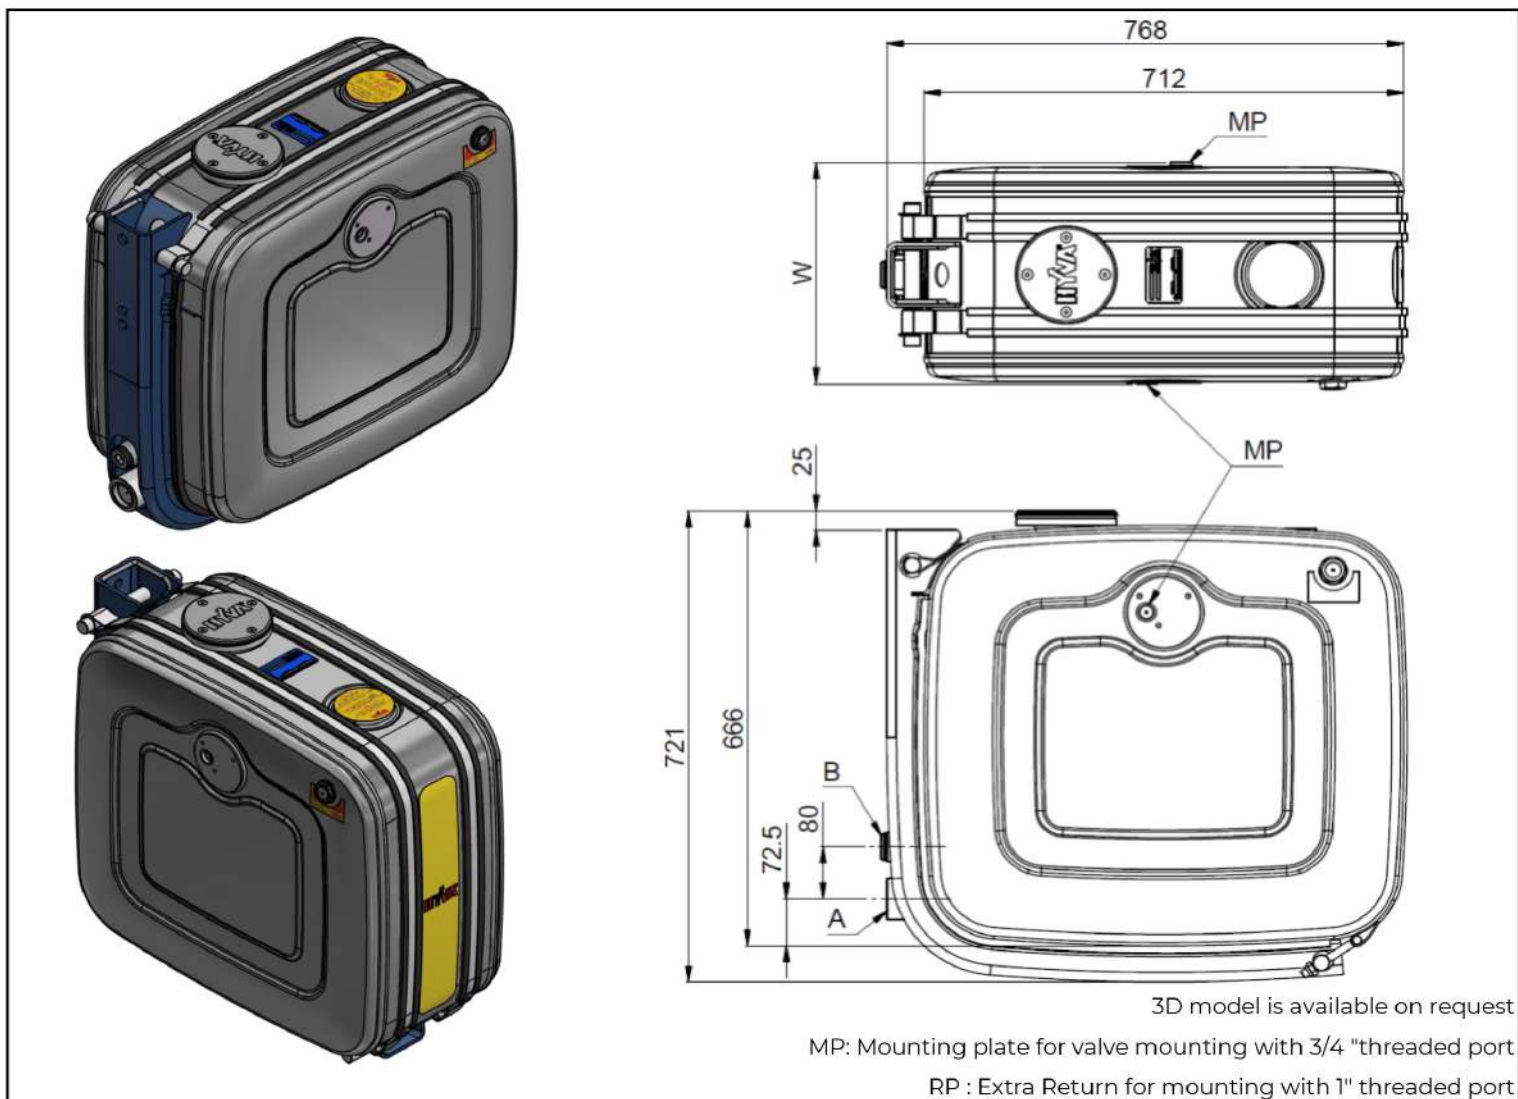

3D model is available on request

MP: Mounting plate for valve mounting with 3/4 "threaded port

Specifications

Support configuration.	Tank	
Part number Aluminum	14018292	
Support with rubber ,straps with rubber, mounting kit included	Included	3 H
Gross volume	132	liter
Working volume	112	liter
Weight tank	15	kg
A: Suction Port	1.5"	BSP
B: Return Port	-	BSP
W: Width	330	mm

* The suction port (A) is closed with temporary plastic plug.

The mounting plate (MP) port is closed with a temporary plastic plug

Този продукт се предлага от:

Гр. София, ул. Челопешко шосе 10-12
0886 441 442 / 0898 447 449
www.hydraulicstore.eu

HYDRAULIC PARTS & EQUIPMENT

Specifications

Support configuration.	Tank	
Part number Aluminum	14018293	
Support with rubber ,straps with rubber, mounting kit included	Included	3 H
Gross volume	132	liter
Working volume	112	liter
Weight tank	16.5	kg
A: Suction Port	1.5"	BSP
B: Return Port	1"	BSP
W: Width	340	mm

Specifications

Support configuration.	Tank	
Part number Aluminum	14018294	
Support with rubber ,straps with rubber, mounting kit included	Included	3 H
Gross volume	110	liter
Working volume	94	liter
Weight tank	15	kg
A: Suction Port	1.5"	BSP
B: Return Port	1"	BSP
W: Width	280	mm