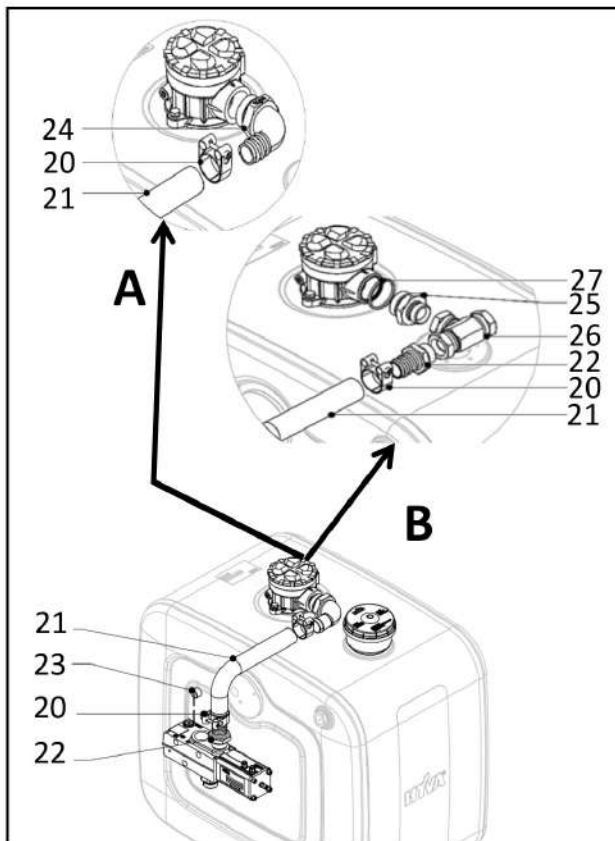

If hoses larger than 3/4" or multiple hoses are connected to the return filter house version (no's 06, 07)

Accessories

No.	Part no.	Description	Weight [kg]
09	01040002	Spacer 295x60x40 for MAN	0.8
	01040003	Spacer 298x60x27 for MAN	0.5
	01040004	Spacer 160x60x8 for Renault	0.1
	01040005	Spacer 120x60x20/16 for Mercedes	0.3
	01040006	Spacer 230x60x6/2 for Mercedes	0.1
	01040007	Spacer Flat 67MM Iveco	0.7
10	14020125	Washer kit for M16 bolt	0.2

HYDRAULIC PARTS & EQUIPMENT

Valve mounting options

Top mounted valve

Chassis or cylinder mounted valve

Side mounted valve

No.	Description	Part No.	Qty. per KIT	
			Option A	Option B
	Full kit option A	14021045	•	
	Full kit option B	14021046		•
20	Worm Clamp	01238120	2	2
21	Return Hose LP20 pre-bend	14797010	1	1
22	Hose Pillar LP20-1"	14500589	1	2
23	Allen plug 1/2 "	14799175	1	1
24	Hose Pillar LP20- 1 1/4"	14799028	1	-
25	Adapter 1 1/4" - 1"	01222107	-	1
26	Adapter T 3X1"	01318251	-	1
27	Bonded Seal 1 1/4"	01206874	-	1