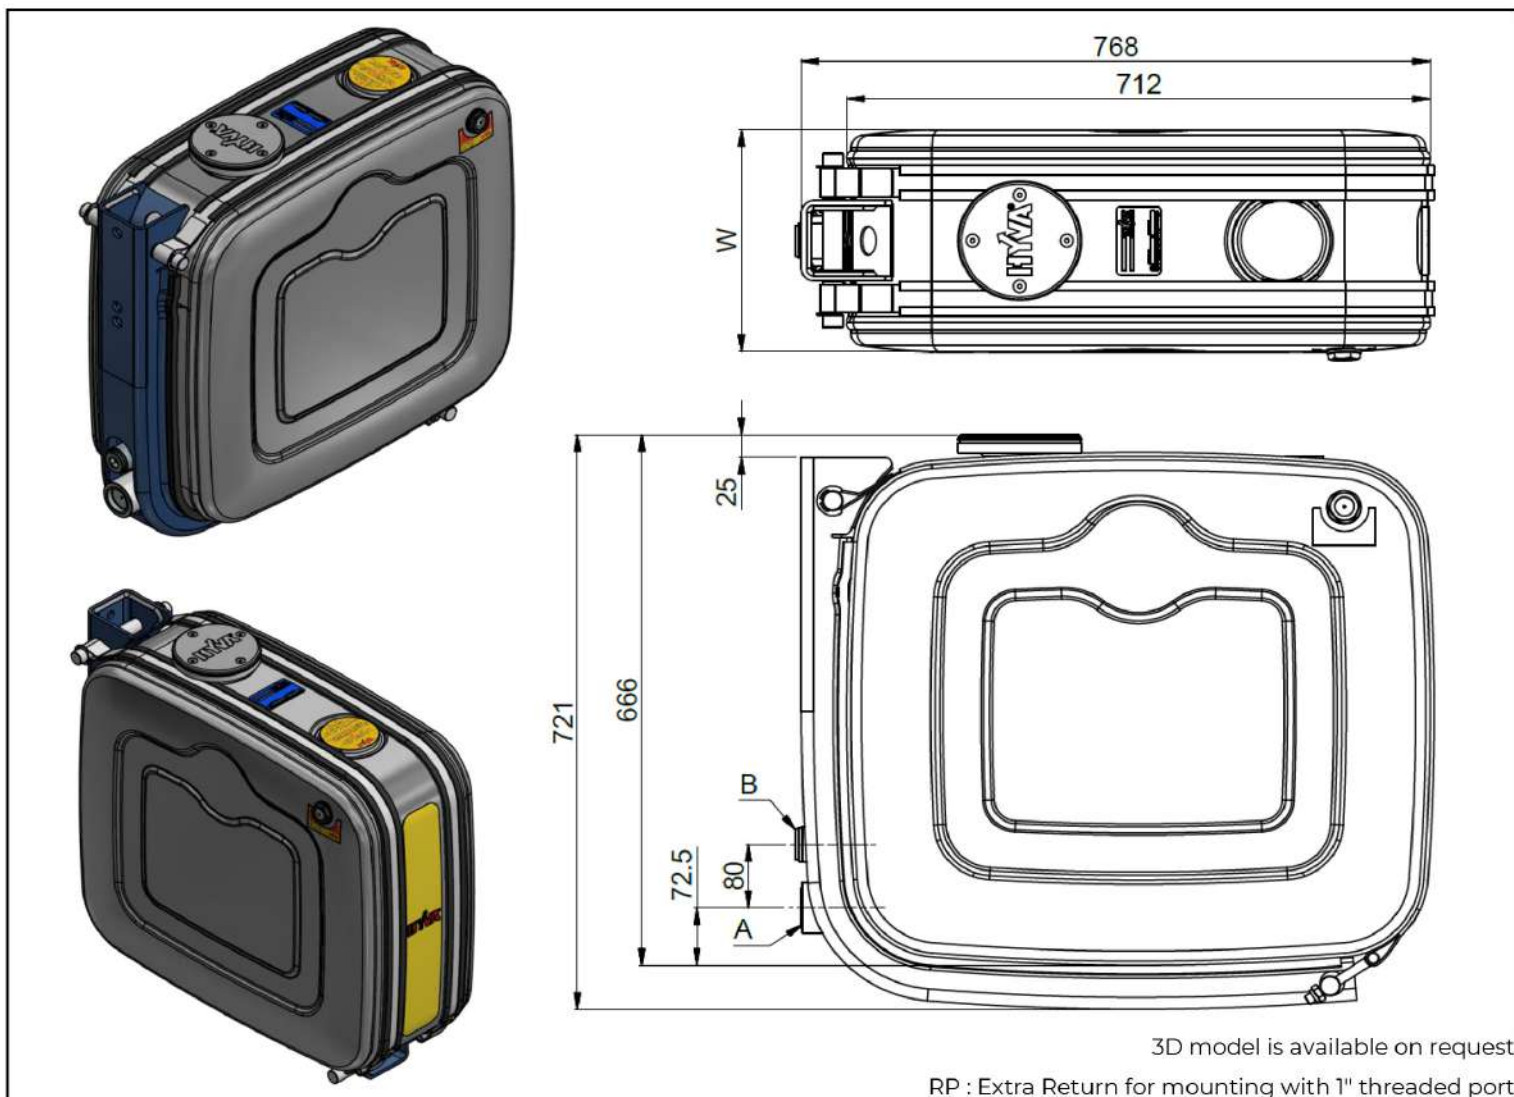

3D model is available on request

RP : Extra Return for mounting with 1" threaded port

Specifications

Support configuration.	Tank	
Part number Aluminum	14018294	
Support with rubber ,straps with rubber, mounting kit included	Included	3 H
Gross volume	110	liter
Working volume	94	liter
Weight tank	15	kg
A: Suction Port	1.5"	BSP
B: Return Port	1"	BSP
W: Width	280	mm

* The suction port (A) is closed with temporary plastic plug. The return port (B) is closed with a permanent plug.

Този продукт се предлага от: