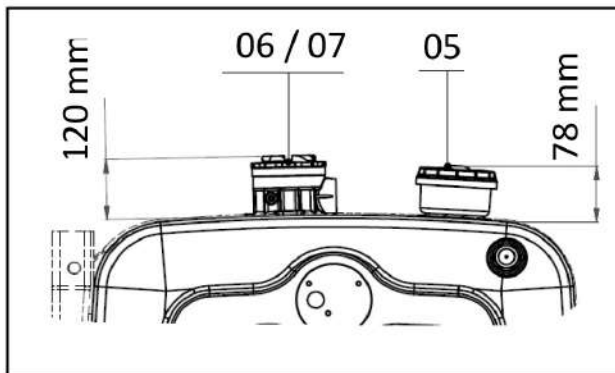

Chassis or cylinder mounted valve