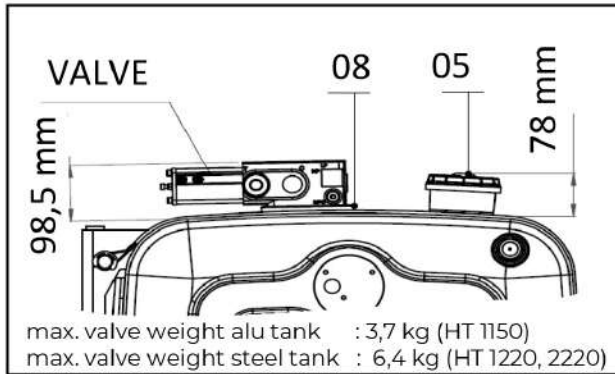

Valve mounting options

Top mounted valve