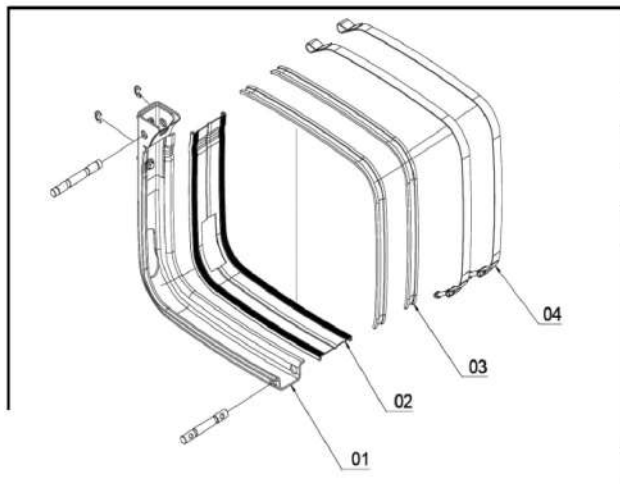

Supports, straps, rubbers, air breather & mounting kits

No.	Part no.	Description	Weight [kg]
01 & 02	14020314	Support with three hole incl. rubber	11.7
02	14020315	Rubber for support	0.4
03 & 04	14020313	Strap with rubber	1.2
03	14020429	Rubber for strap	0.2
05	08102116	Air breather	0.4
n/a	14020379	Bolt kit single support tank : - pin bottom (1x) - pin top (1x) - Circlip for pin top (2x) - Nut M12 for strap bolt (2x)	

* The washers are for mounting support to chassis with M14 bolts.
If M16 bolts are used, see Accessoires for washer kit for M16 bolts.